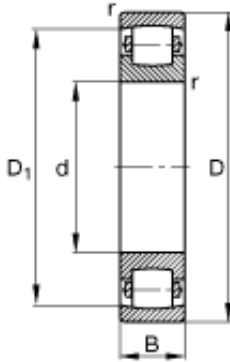

Spherical Roller Bearings(UK)LTD.

55 mm x 100 mm x 21 mm FAG 20211-TVP
spherical roller bearings

Bearing No. 20211-TVP

Size	55x100x21 mm
Bore Diameter	55 mm
Outer Diameter	100 mm
Width	21 mm
d	55 mm
D	100 mm
B	21 mm
D_1	89,2 mm
$D_{a \max}$	91 mm
$d_{a \min}$	64 mm
$r_{a \max}$	1,5 mm
r_{\min}	1,5 mm
m	0,653 kg / Weight
C_r	73500 N / Dynamic load rating (radial)
C_{0r}	85000 N / Static load rating (radial)
n_G	7100 1/min / Limiting speed
C_{ur}	8700 N / Fatigue limit load, radial

20211-TVP Bearing 2D drawings and 3D CAD models